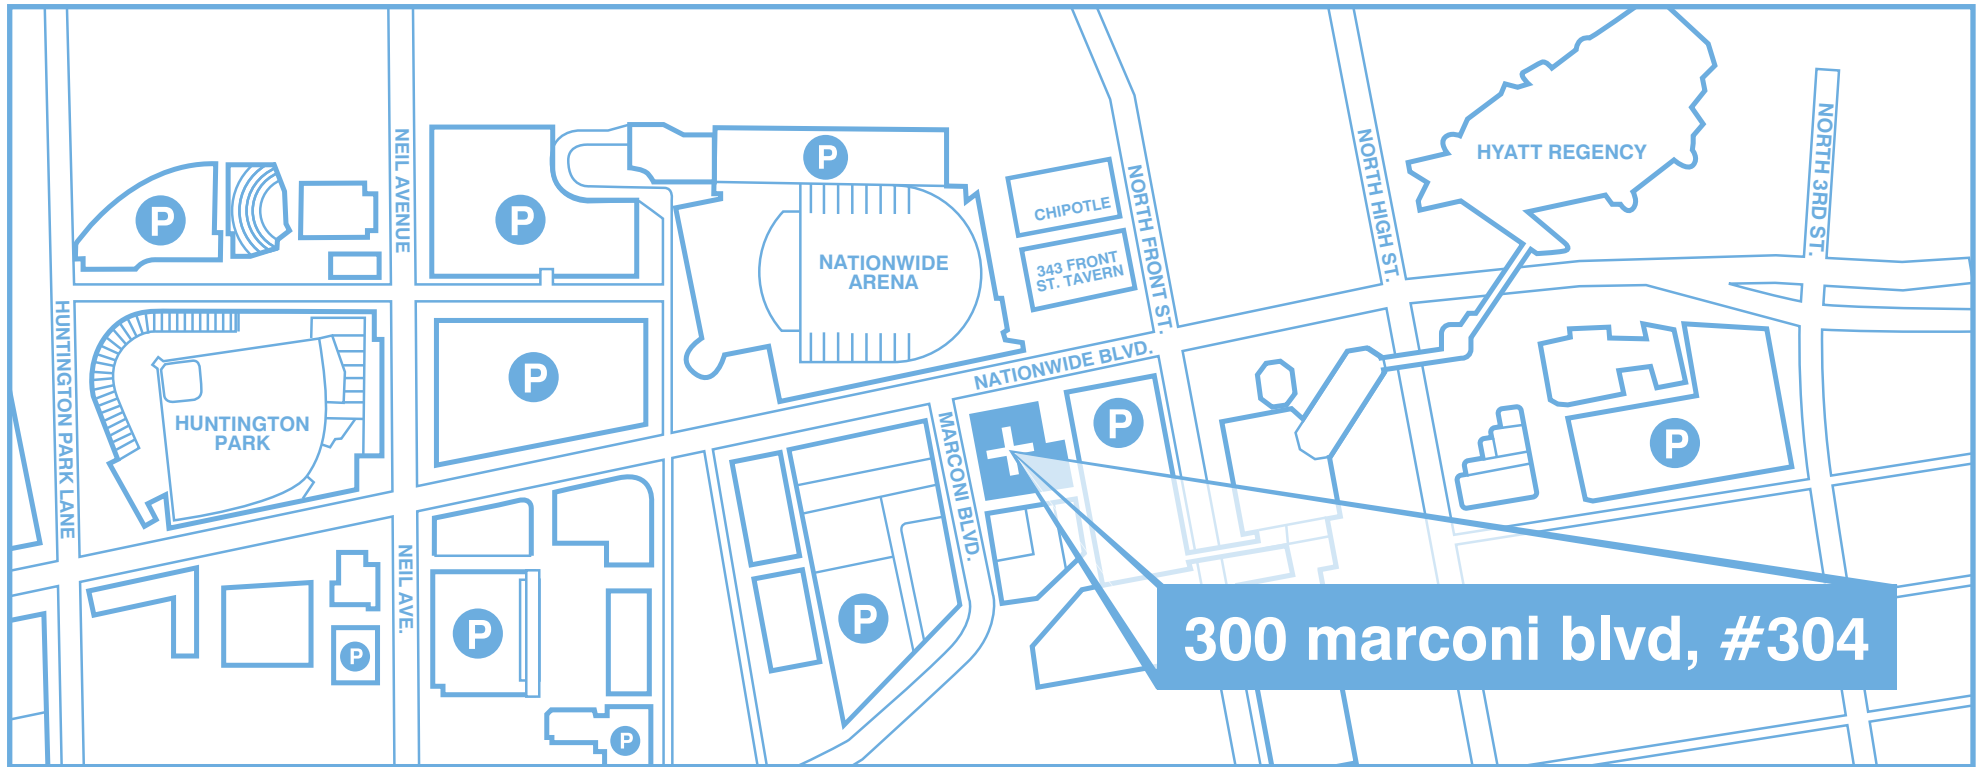

SWING ON BY & SAY HELLO.

HOW TO FIND US.

Located on the south side of Nationwide Blvd. and across the street from Nationwide Arena, the Marconi building is located at the corner of Nationwide and Marconi. Sorry, all parking is at your own discretion. There are meters located on Nationwide, Marconi, and Ludlow as well as local garages. **If you can't find us, just give us a call.**